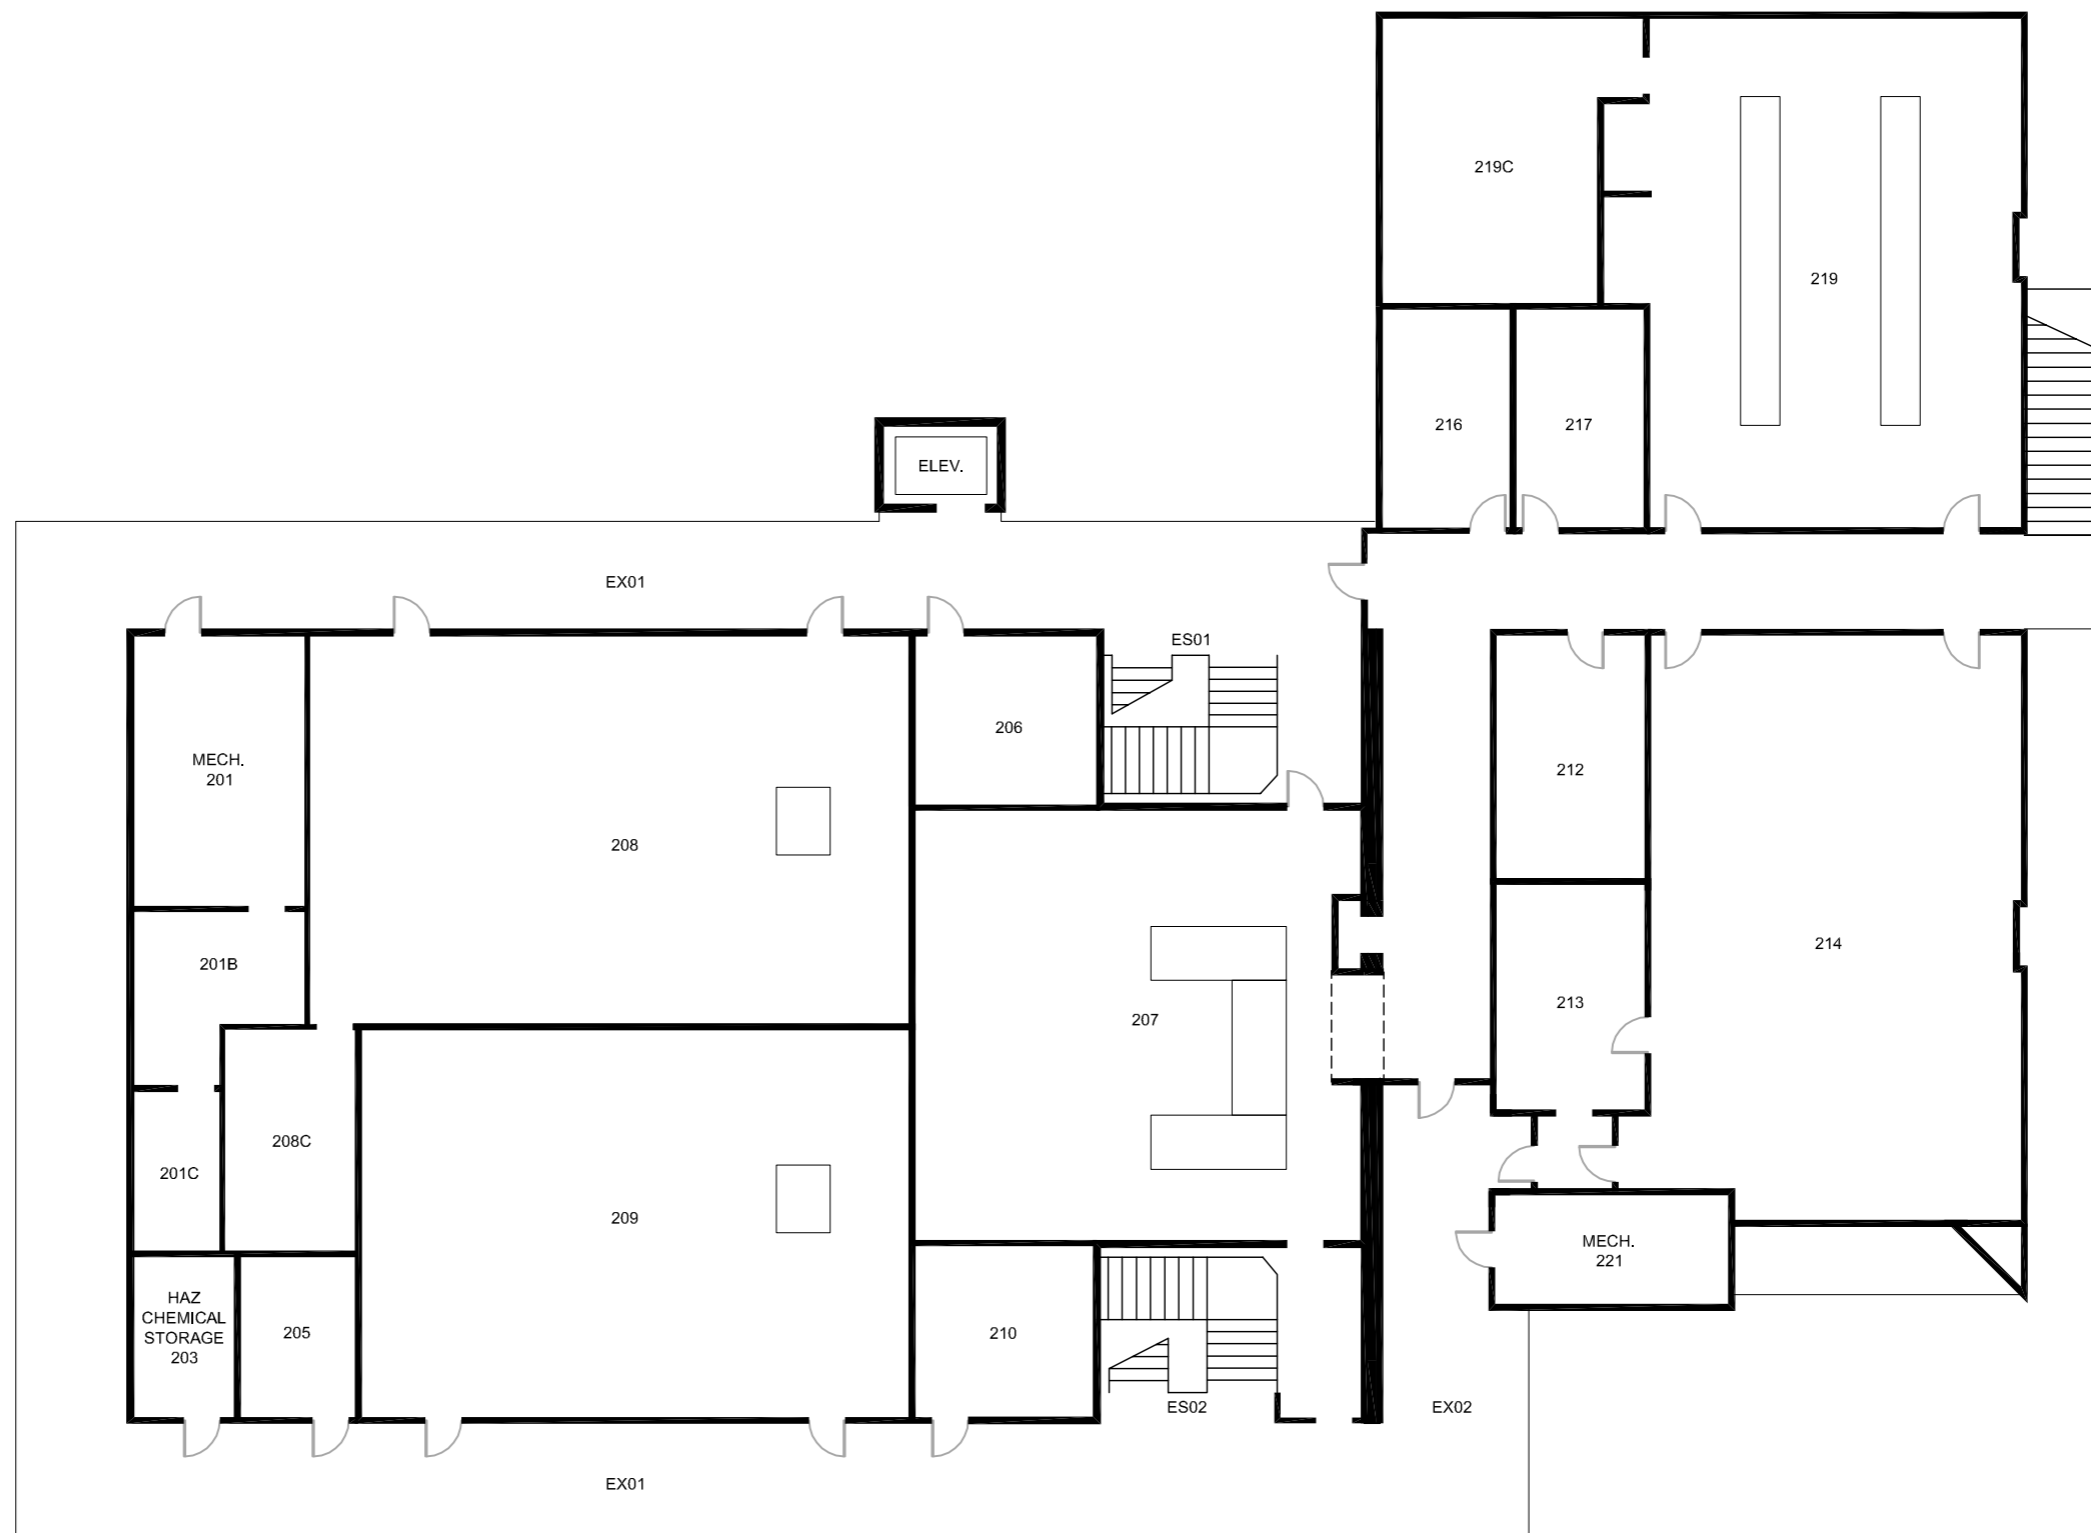

PHYSICAL SCIENCE
2ND FLOOR
(EAST CAMPUS)

DATE: 07.01.2014

LAST REVISED DATE:

SBCC Drawing Name:
PSC-02.dwg

PSC-02

SHEET 37 OF 48

PHYSICAL SCIENCE 2ND FLOOR PLAN

NO SCALE