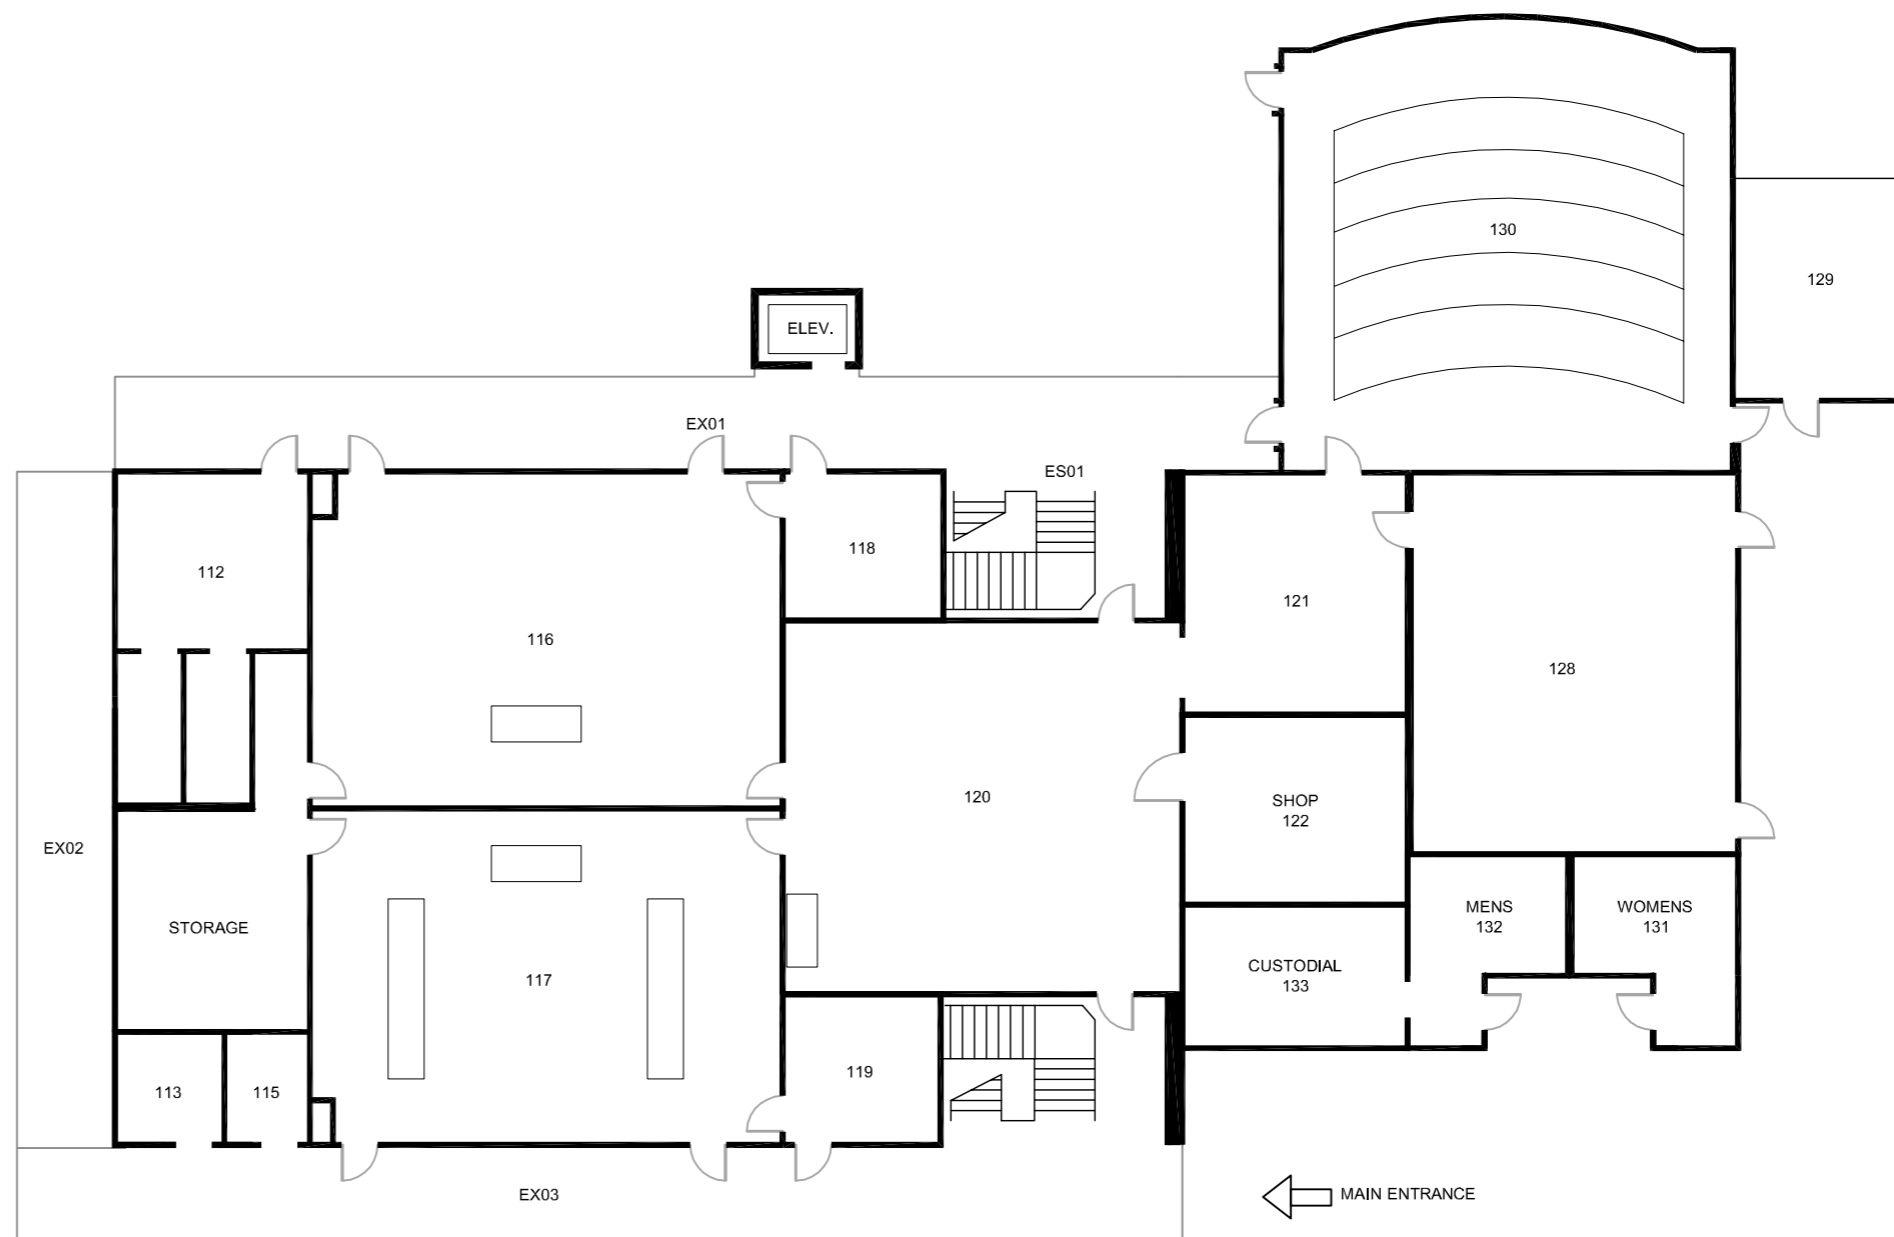

SANTA BARBARA CITY COLLEGE

Santa Barbara City College
721 Cliff Drive
Santa Barbara, CA 93109-2394

DESIGN PROFESSIONAL:

ARCHITECTS CONSULTING SERVICE
Richard McKenzie AIA

1187 COAST VILLAGE RD., SUITE 104H
SANTA BARBARA, CA 93108
PHONE (805) 331-6259

BUILDING FLOOR PLANS

PROJECT NAME:

SHEET CONTENTS:

PHYSICAL SCIENCE
1ST FLOOR PLAN
(EAST CAMPUS)

DATE: 07.01.2014

LAST REVISED DATE:

SBCC Drawing Name:
PSC-01.dwg

PSC-01

SHEET 36 OF 48

Plot Date: 07-29-14
Note:
Plan is diagrammatic and
schematic in nature,
scale is not confirmed

PHYSICAL SCIENCE 1ST FLOOR PLAN

NO SCALE