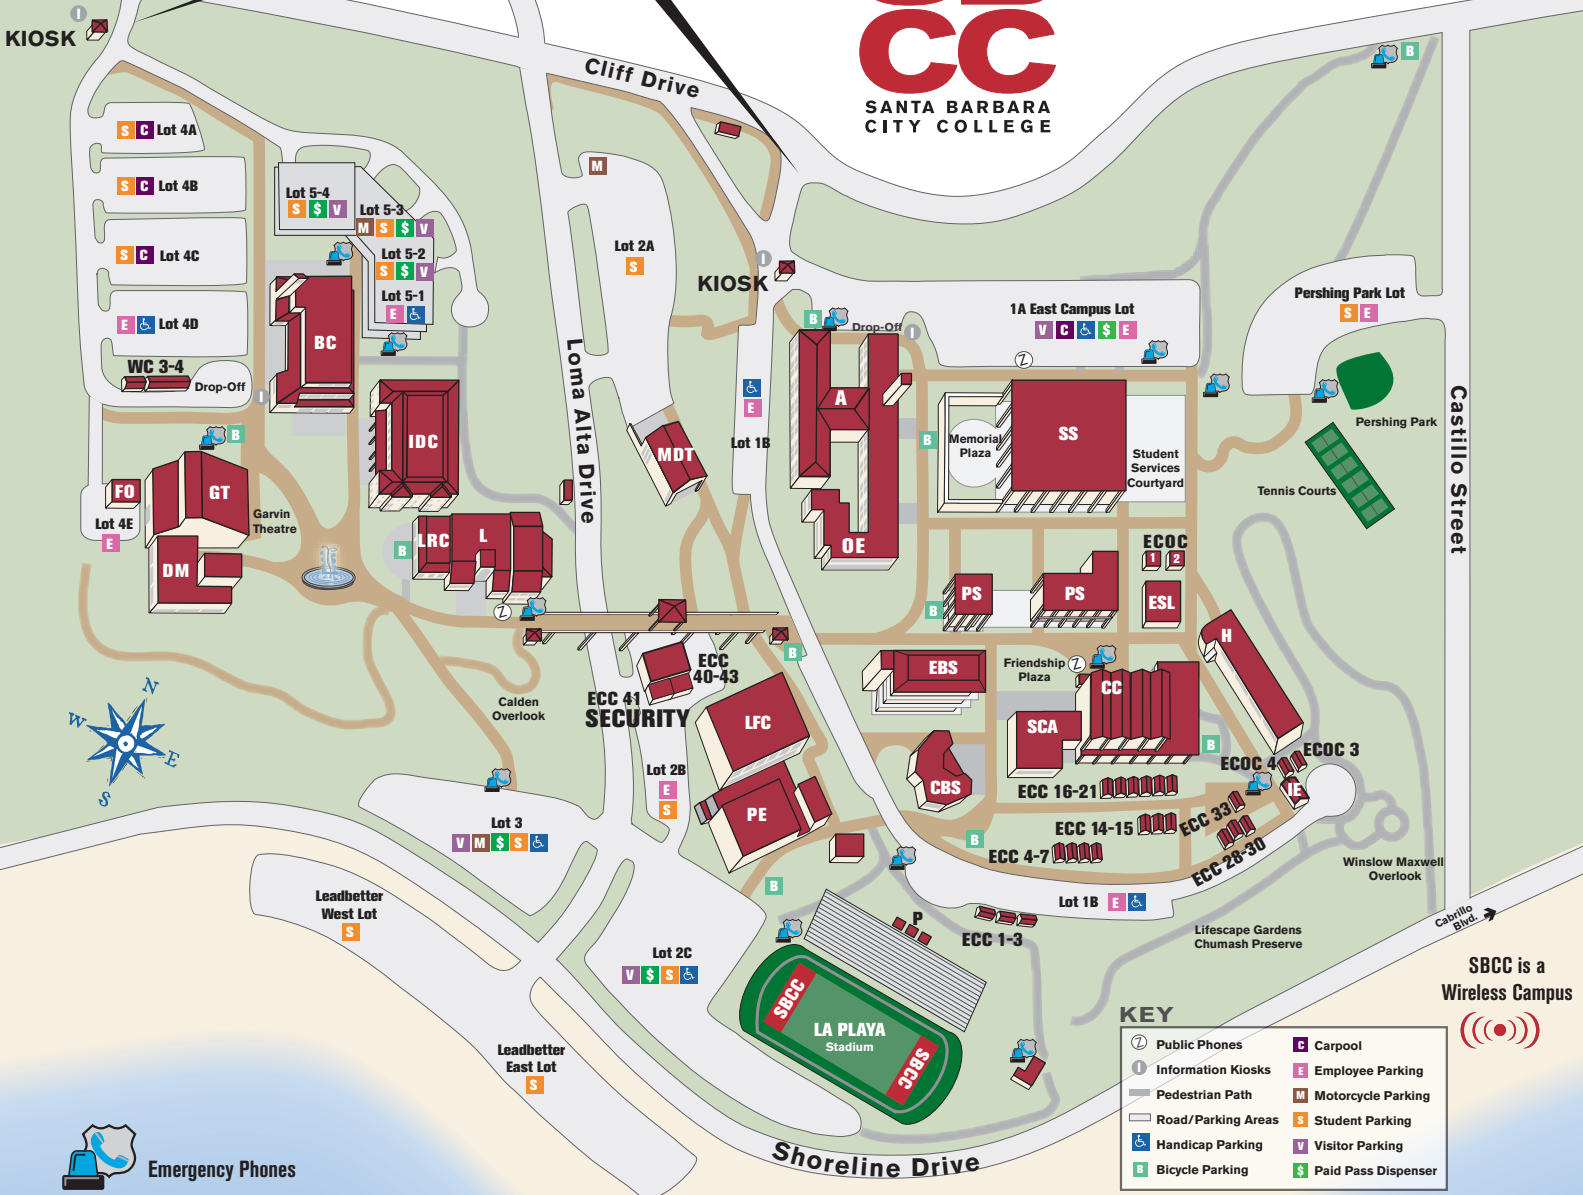

**WEST CAMPUS ENTRANCE**

**EAST CAMPUS ENTRANCE**

SBCC is a Wireless Campus

Emergency Phones

KEY	
	Public Phones
	Information Kiosks
	Pedestrian Path
	Road/Parking Areas
	Handicap Parking
	Bicycle Parking
	Carpool
	Employee Parking
	Motorcycle Parking
	Student Parking
	Visitor Parking
	Paid Pass Dispenser

CODE	DESTINATION	BUILDING
SCA	Hotel/Restaurant/Culinary	School of Culinary Arts
CC	Housing Information	Campus Center
SS	Human Resources	Student Services
H	Humanities	Humanities
A	Information	Administration
IDC	Interdisciplinary Center	Interdisciplinary Center
IE	International Education Center	International Education Center
SCA	John Dunn Gourmet Dining Room	School of Culinary Arts
SCA	JSB Café	School of Culinary Arts
DM	Jurkowitz Theatre	Drama/Music
LA PLAYA	La Playa Stadium	La Playa Stadium
LRC	Learning Resources Center	Learning Resources Center
LFC	Life Fitness Center	Sports Pavilion
L	Luria Library	Luria Library
MDT	Marine Diving Technologies	Marine Diving Technologies
OE	Occupational Education	Administration
C	Orfalea Early Learning Center	365 Loma Alta Drive
PS	Physical Science	Physical Science
P	Press Center	Luria Conference/Press Center
ECC 42	Receiving/Purchasing	ECC 42
SS	Registration	Student Services
SECURITY	Schott Campus Security Office	310 West Padre Street
PE	Sports Pavilion	ECC 41
CC	Student Activities	Sports Pavilion
SS	Student Services/Admissions	Campus Center
IE	Study Abroad Office	Student Services
CC	The Channels	International Education Center
SS	Transfer Center	Campus Center
ECOC 1	Veterans Assistance	Student Services
WAKE	Wake Campus	East Campus Office Center I, Rm. 7
BC	West Campus Snack Shop	300 North Turnpike Avenue Business/Communication Center